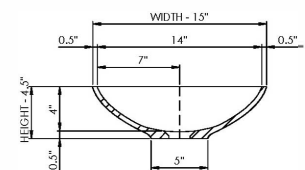

wide-edge

**Basin Detail:**

Size (l) x (w) x (h):  
Top to waste:  
Overflow:  
Waste diameter:  
Weight:  
Mounting:  
Material:

**Basin Specs:**

20.5" x 15.0" x 4.5"  
4.0"  
No overflow  
2.0"  
10.0 LBS  
Counter-top /  
Under-mount  
DADOquartz®