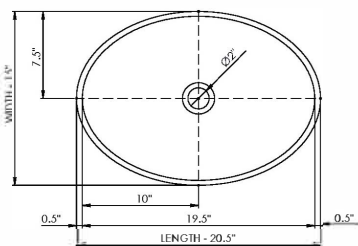

wide-edge

**Basin Detail:**

Size (l) x (w) x (h):  
Top to waste:  
Overflow:  
Waste diameter:  
Weight:  
Mounting:  
Material:

**Basin Specs:**

20.5" x 15.0" x 4.5"  
4.0"  
No overflow  
2.0"  
10.0 LBS  
Counter-top /  
Under-mount  
DADOquartz®