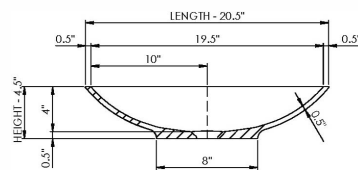

wide-edge

**Basin Detail:**

Size (l) x (w) x (h):  
Top to waste:  
Overflow:  
Waste diameter:  
Weight:  
Mounting:  
Material:

**Basin Specs:**

20.5" x 15.0" x 4.5"  
4.0"  
No overflow  
2.0"  
10.0 LBS  
Counter-top /  
Under-mount  
DADOquartz®