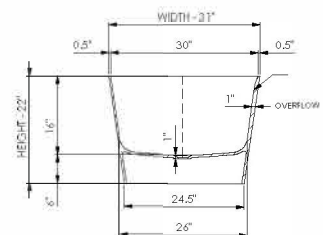

thin-edge

Bathtub Detail:

Size (l) x (w) x (h):

Water capacity:

Overflow:

Maximum water level:

Inside floor area:

Waste diameter:

Weight:

Material:

Bathtub Specs:

59.5" x 31.0" x 22.0"

75.0 GAL

Internal overflow

13.0" - 16.0"

55.0" x 26.0"