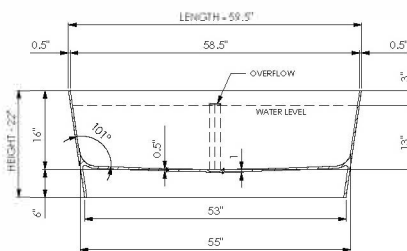

thin-edge

Bathtub Detail:

Size (l) x (w) x (h):

Water capacity:

Overflow:

Maximum water level:

Inside floor area:

Waste diameter:

Weight:

Material:

Bathtub Specs:

59.5" x 31.0" x 22.0"

75.0 GAL

Internal overflow

13.0" - 16.0"

55.0" x 26.0"