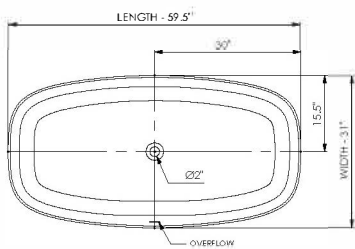

thin-edge

Bathtub Detail:

Size (l) x (w) x (h):

Water capacity:

Overflow:

Maximum water level:

Inside floor area:

Waste diameter:

Weight:

Material:

Bathtub Specs:

59.5" x 31.0" x 22.0"

75.0 GAL

Internal overflow

13.0" - 16.0"

55.0" x 26.0"