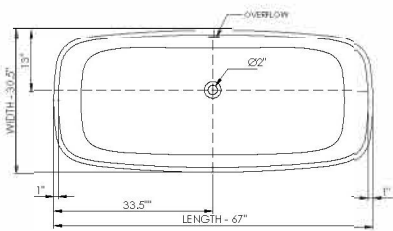

thin-edge

Bathtub Detail:

Size (l) x (w) x (h):

Water capacity:

Overflow:

Maximum water level:

Inside floor area:

Waste diameter:

Weight:

Material:

Bathtub Specs:

67.0" x 30.5" x 23.0"

90.0 GAL

Internal overflow

14.0" - 17.0"

55.5" x 23.0"