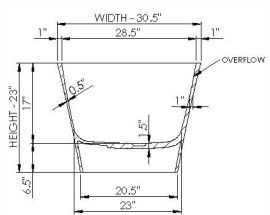

thin-edge

Bathtub Detail:

Size (l) x (w) x (h):

Water capacity:

Overflow:

Maximum water level:

Inside floor area:

Waste diameter:

Weight:

Material:

Bathtub Specs:

67.0" x 30.5" x 23.0"

90.0 GAL

Internal overflow

14.0" - 17.0"

55.5" x 23.0"