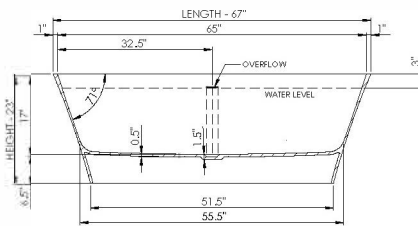

thin-edge

Bathtub Detail:

Size (l) x (w) x (h):

Water capacity:

Overflow:

Maximum water level:

Inside floor area:

Waste diameter:

Weight:

Material:

Bathtub Specs:

67.0" x 30.5" x 23.0"

90.0 GAL

Internal overflow

14.0" - 17.0"

55.5" x 23.0"