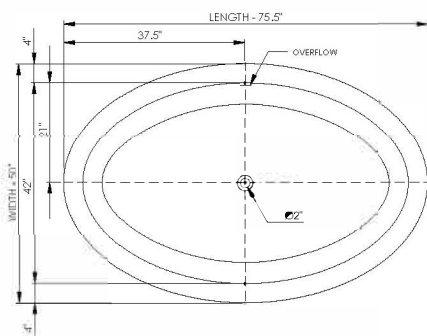

wide-edge

Bathtub Detail:

Size (l) x (w) x (h):

Water capacity:

Overflow:

Maximum water level:

Inside floor area:

Waste diameter:

Weight:

Material:

Bathtub Specs:

75.5" x 50.0" x 22.0"

95.0 GAL

Internal overflow

13.0" - 16.0"

59.5" x 33.0"