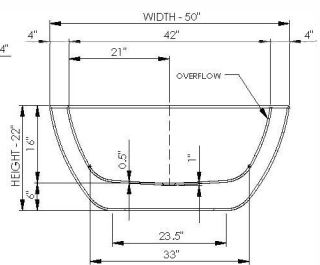

wide-edge

Bathtub Detail:

Size (l) x (w) x (h):

Water capacity:

Overflow:

Maximum water level:

Inside floor area:

Waste diameter:

Weight:

Material:

Bathtub Specs:

75.5" x 50.0" x 22.0"

95.0 GAL

Internal overflow

13.0" - 16.0"

59.5" x 33.0"