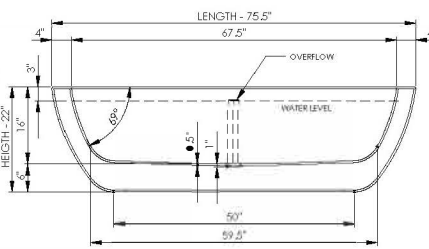

wide-edge

Bathtub Detail:

Size (l) x (w) x (h):

Water capacity:

Overflow:

Maximum water level:

Inside floor area:

Waste diameter:

Weight:

Material:

Bathtub Specs:

75.5" x 50.0" x 22.0"

95.0 GAL

Internal overflow

13.0" - 16.0"

59.5" x 33.0"