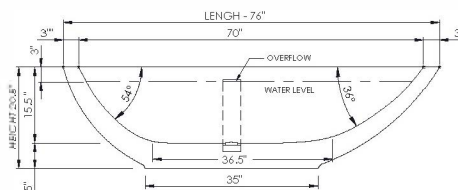

#### Bathtub Detail:

Size (l) x (w) x (h):

Water capacity:

Overflow:

Maximum water level:

Inside floor area:

Waste diameter:

Weight:

#### Bathtub Specs:

76.0" x 36.5" x 20.5"

60.0 GAL

Internal overflow

12.5" - 15.5"

36.5" x 23.0"

2.0"

225.0 LBS