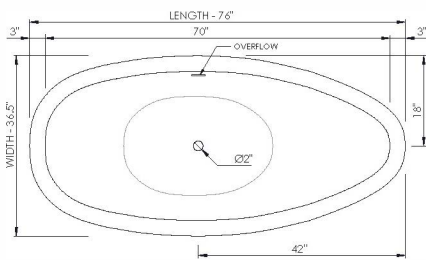

#### Bathtub Detail:

Size (l) x (w) x (h):

Water capacity:

Overflow:

Maximum water level:

Inside floor area:

Waste diameter:

Weight:

#### Bathtub Specs:

76.0" x 36.5" x 20.5"

60.0 GAL

Internal overflow

12.5" - 15.5"

36.5" x 23.0"

2.0"

225.0 LBS