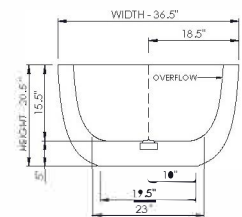

#### Bathtub Detail:

Size (l) x (w) x (h):

Water capacity:

Overflow:

Maximum water level:

Inside floor area:

Waste diameter:

Weight:

#### Bathtub Specs:

76.0" x 36.5" x 20.5"

60.0 GAL

Internal overflow

12.5" - 15.5"

36.5" x 23.0"

2.0"

225.0 LBS