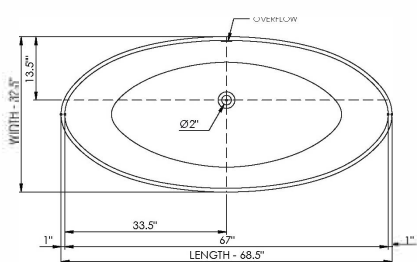

#### Bathtub Detail:

Size (l) x (w) x (h):

Water capacity:

Overflow:

Maximum water level:

Inside floor area:

Waste diameter:

Weight:

#### Bathtub Specs:

68.5" x 32.5" x 20.5"

70.0 GAL

Internal overflow

12.0" - 15.0"

51.0" x 26.0"

2.0"

175.0 LBS