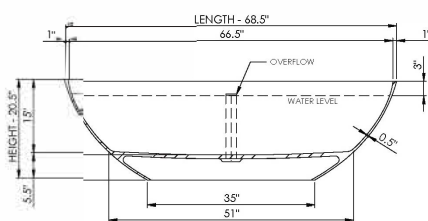

#### Bathtub Detail:

Size (l) x (w) x (h):

Water capacity:

Overflow:

Maximum water level:

Inside floor area:

Waste diameter:

Weight:

#### Bathtub Specs:

68.5" x 32.5" x 20.5"

70.0 GAL

Internal overflow

12.0" - 15.0"

51.0" x 26.0"

2.0"

175.0 LBS