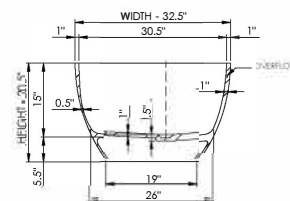

#### Bathtub Detail:

Size (l) x (w) x (h):

Water capacity:

Overflow:

Maximum water level:

Inside floor area:

Waste diameter:

Weight:

#### Bathtub Specs:

68.5" x 32.5" x 20.5"

70.0 GAL

Internal overflow

12.0" - 15.0"

51.0" x 26.0"

2.0"

175.0 LBS