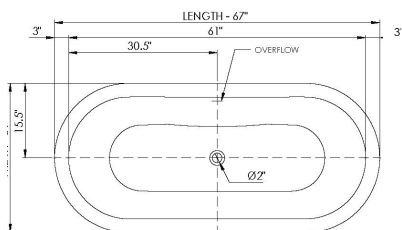

thin-edge

Bathtub Detail:

Size (l) x (w) x (h):

Water capacity:

Overflow:

Maximum water level:

Inside floor area:

Waste diameter:

Weight:

Material:

Bathtub Specs:

67.0" x 31.0" x 25.0"

75.0 GAL

Internal overflow

16.5" - 19.5"

50.0" x 19.0"