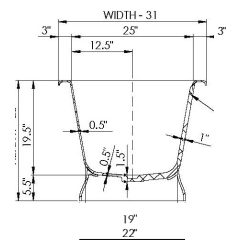

thin-edge

Bathtub Detail:

Size (l) x (w) x (h):

Water capacity:

Overflow:

Maximum water level:

Inside floor area:

Waste diameter:

Weight:

Material:

Bathtub Specs:

67.0" x 31.0" x 25.0"

75.0 GAL

Internal overflow

16.5" - 19.5"

50.0" x 19.0"