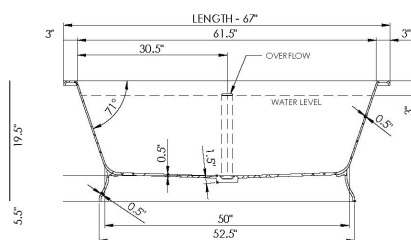

thin-edge

Bathtub Detail:

Size (l) x (w) x (h):

Water capacity:

Overflow:

Maximum water level:

Inside floor area:

Waste diameter:

Weight:

Material:

Bathtub Specs:

67.0" x 31.0" x 25.0"

75.0 GAL

Internal overflow

16.5" - 19.5"

50.0" x 19.0"