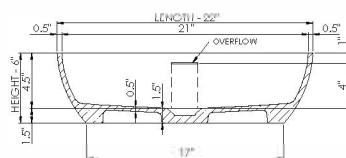

thin-edge

**Basin Detail:**

Size (l) x (w) x (h):

Top to waste:

Overflow:

Waste diameter:

Weight:

Mounting:

Material:

**Basin Specs:**

22.0" x 14.0" x 6.0"

4.5"

Internal overflow

2.0"

25.0 LBS

Counter-top /