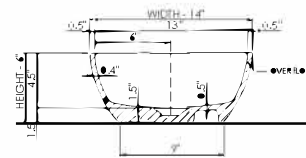

thin-edge

**Basin Detail:**

Size (l) x (w) x (h):

Top to waste:

Overflow:

Waste diameter:

Weight:

Mounting:

Material:

**Basin Specs:**

22.0" x 14.0" x 6.0"

4.5"

Internal overflow

2.0"

25.0 LBS

Counter-top /