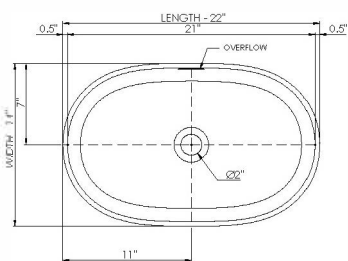

thin-edge

**Basin Detail:**

Size (l) x (w) x (h):

Top to waste:

Overflow:

Waste diameter:

Weight:

Mounting:

Material:

**Basin Specs:**

22.0" x 14.0" x 6.0"

4.5"

Internal overflow

2.0"

25.0 LBS

Counter-top /