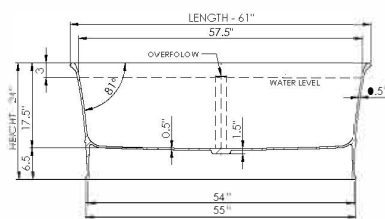

thin-edge

Bathtub Detail:

Size (l) x (w) x (h):

Water capacity:

Overflow:

Maximum water level:

Inside floor area:

Waste diameter:

Weight:

Material:

Bathtub Specs:

61.0" x 33.0" x 24.0"

85.0 GAL

Internal overflow

14.5" - 17.5"

55.0" x 25.5"