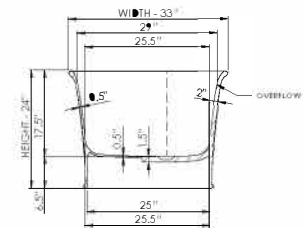

thin-edge

Bathtub Detail:

Size (l) x (w) x (h):

Water capacity:

Overflow:

Maximum water level:

Inside floor area:

Waste diameter:

Weight:

Material:

Bathtub Specs:

61.0" x 33.0" x 24.0"

85.0 GAL

Internal overflow

14.5" - 17.5"

55.0" x 25.5"