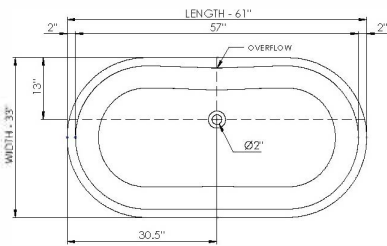

thin-edge

Bathtub Detail:

Size (l) x (w) x (h):

Water capacity:

Overflow:

Maximum water level:

Inside floor area:

Waste diameter:

Weight:

Material:

Bathtub Specs:

61.0" x 33.0" x 24.0"

85.0 GAL

Internal overflow

14.5" - 17.5"

55.0" x 25.5"